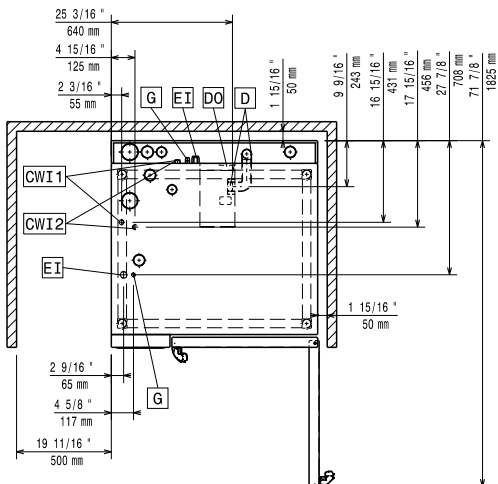

Top

Key Information:

External dimensions, Width:	
922624 (STK621621)	1090 mm
External dimensions, Depth:	1092 mm
External dimensions, Height:	150 mm
Net weight:	58.6 kg
Shipping weight:	53 kg