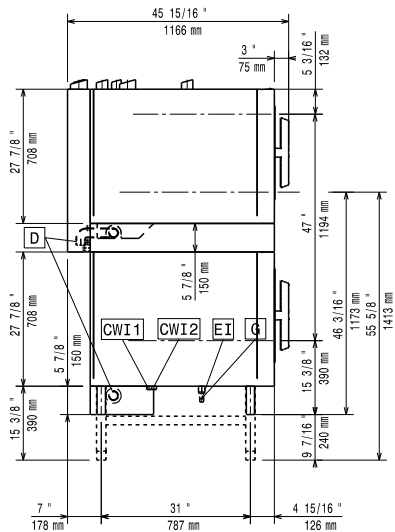

Front

Side

Key Information:

External dimensions, Width:	
922624 (STK621621)	1090 mm
External dimensions, Depth:	1092 mm
External dimensions, Height:	150 mm
Net weight:	58.6 kg
Shipping weight:	53 kg