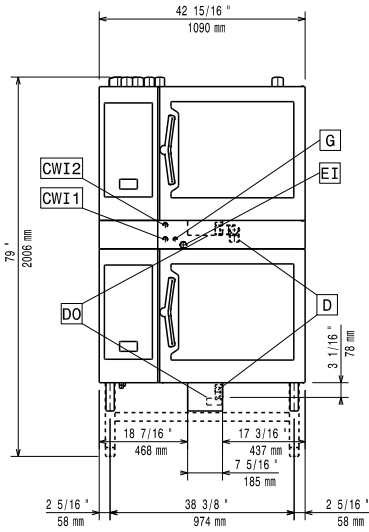

Front

Side

Key Information:

External dimensions, Width:	
922624 (STK621621)	1090 mm
External dimensions, Depth:	1092 mm
External dimensions, Height:	150 mm
Net weight:	58.6 kg
Shipping weight:	53 kg